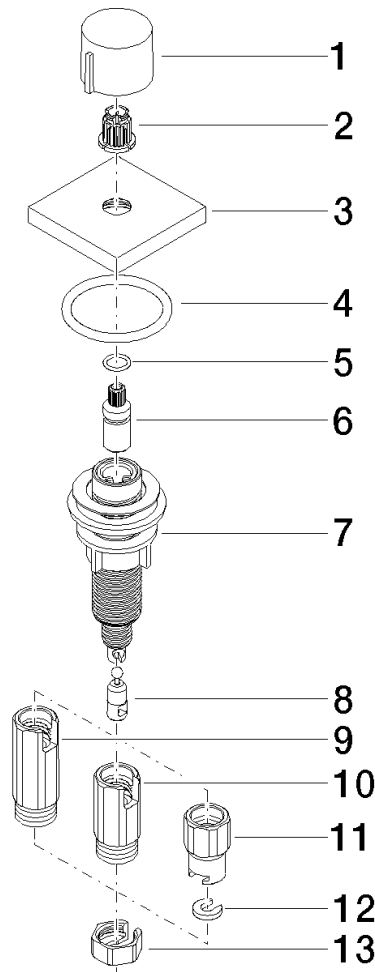

**Strainer waste with control handle - Brushed Dark Platinum**

LOT

10 711 970

- control for single basin
- including adapter for Bowden cable

Fits LOT

	Brushed Dark Platinum	10 711 970-99
	Chrome	10 711 970-00
	Brushed Platinum	10 711 970-06
	Platinum	10 711 970-08
	Durabronze (23kt Gold)	10 711 970-09
	Dark Chrome	10 711 970-19
	Brushed Durabronze (23kt Gold)	10 711 970-28
	Matte Black	10 711 970-33
	Brushed Champagne (22kt Gold)	10 711 970-46
	Champagne (22kt Gold)	10 711 970-47
	Brushed Chrome	10 711 970-93

10 711 970

mm [inches]

10 711 970

Parts for other finishes can be found here: [Chrome](#)

**Spare parts list**

No.	Item Number	Name	Quantity used	Delivery time
1	09 20 97 030-99	handle	1	30
2	90 12 12 002 00 90	fixing cap	1	2
3	09 27 87 007-99	rosette	1	30
4	90 14 10 043 00 90	seal	1	2
5	09 14 10 042 90	seal	1	2
6	09 29 06 087-99	spindle	1	-
Spare part can no longer be ordered, please order the replacement item				
7	04 30 01 029 00 90	adaptor	1	2
8	09 24 03 175 90	adaptor	1	2
9	09 11 10 073-07	connection	1	30
10	09 11 10 074-07	connection	1	30
11	09 11 10 079-07	connection	1	30
12	09 30 11 087 90	disc	1	2
13	09 23 30 024-07	nut	1	30